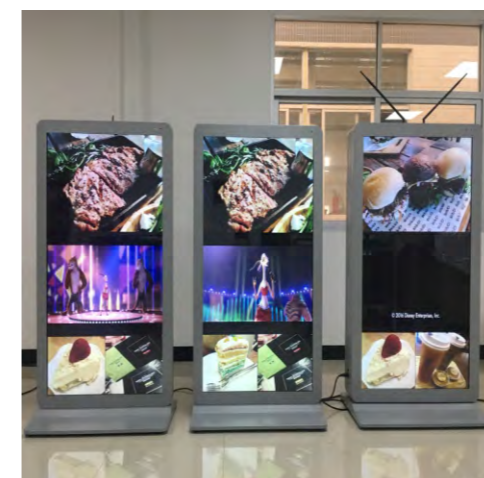

Our Indoor Cases