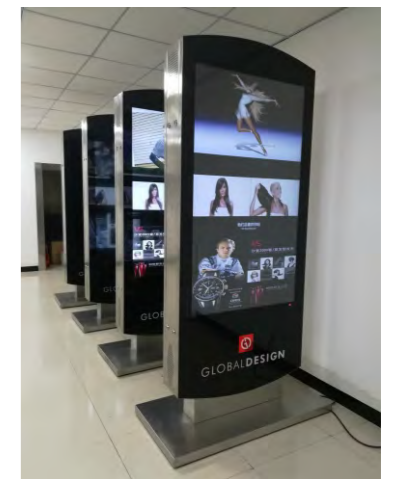

Our Indoor Cases